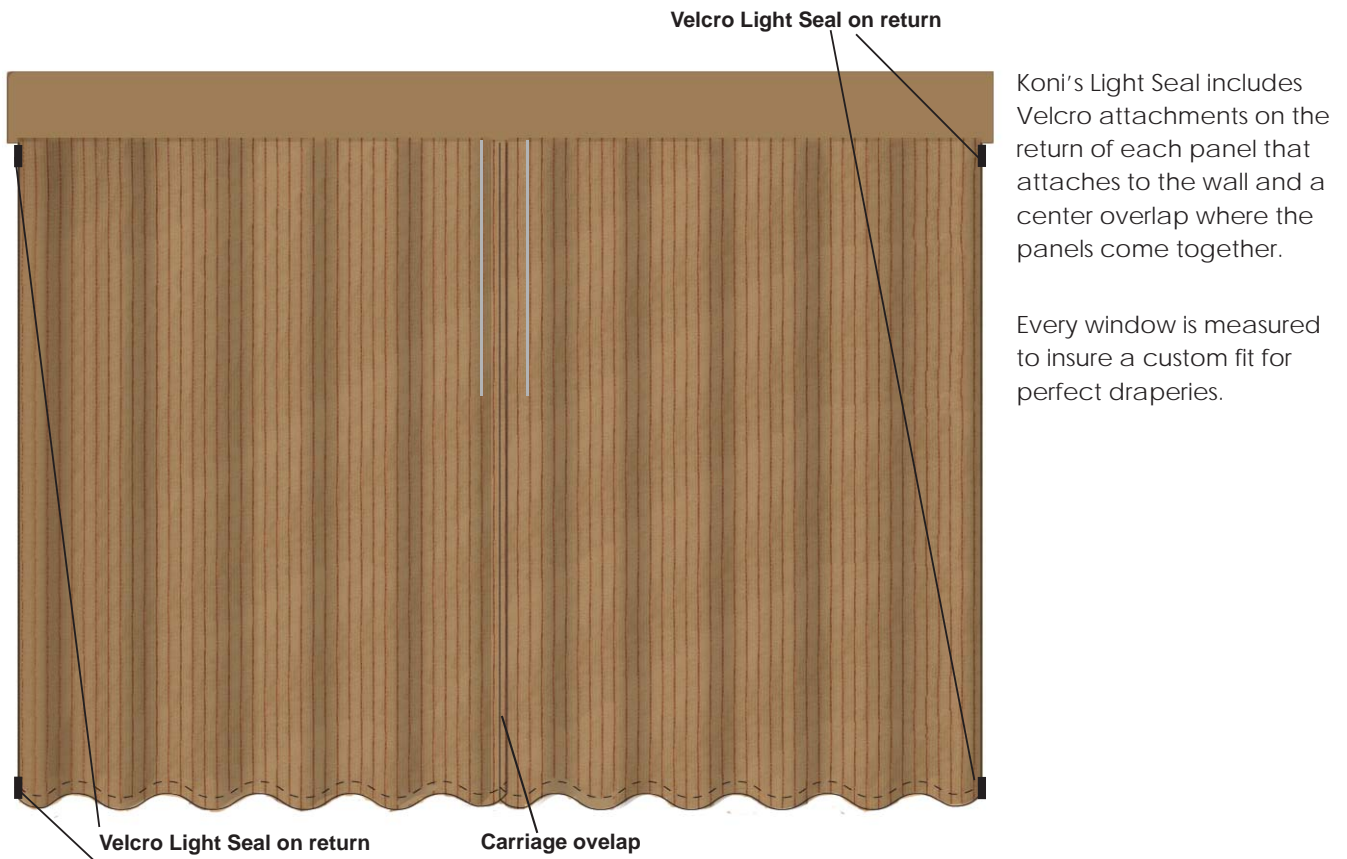

You may have seen some hotels provide a "Drapery Clip" to eliminate light leaks. The guest is instructed to attach the clip where the panels meet prior to going to sleep. This clip is not required on any Koni draperies.

Koni's Light Seal includes Velcro attachments on the return of each panel that attaches to the wall and a center overlap where the panels come together.

Every window is measured to insure a custom fit for perfect draperies.